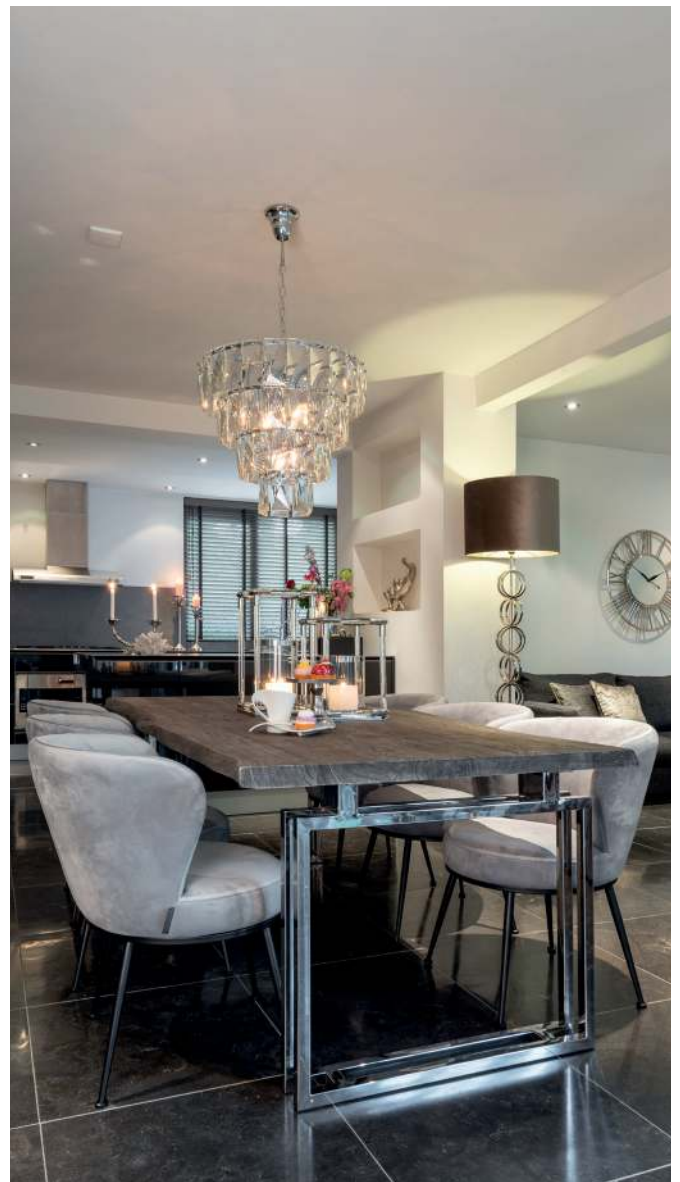

Tuxedo

Material The Tuxedo collection is made of a high-gloss polished metal frame and tops of Acacia wood.

Possibilities This collection consists of a wall table, corner table, coffee table, a dining table in 2 sizes (200 and 230cm) and a bar table.

Maintenance To keep the Tuxedo furniture as beautiful as possible, it is important, as with everything you are careful with, to maintain the furniture properly.

Immediately remove stains on the tops; DO NOT rub spilled liquids, but dab it with kitchen paper or an absorbent cloth. DO NOT use silicone-containing furniture care products or a solvent such as stain remover, turpentine, white-spirit, thinner or similar detergents.

Stains can be removed with some water and possibly some natural soap. Beware of cleaning agents with bleach (e.g. lemon) or abrasives are strongly discouraged. For the polished frame it is sufficient to wipe it with a slightly damp cloth.

This way you will keep your furniture looking beautiful and it will last for a long time.

Delivery time The delivery time of the Tuxedo collection is 4 weeks.